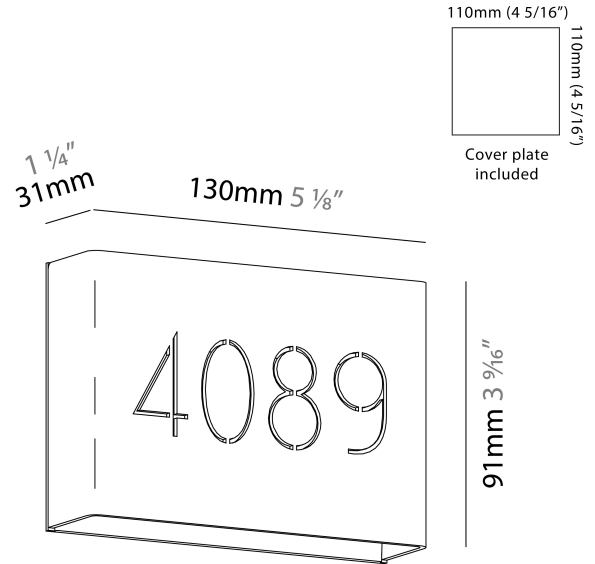

PROJECT	_____
TYPE	_____
SPECIFIER	_____
QUANTITY	_____
DATE	_____

O-TEL SURFACE

D93252

base number

1. To build a product code in our configurator select the specify button on the base model # product page
2. To build a manual product code on this datasheet choose from the options listed below in blue font and add the suffix to the base model #

GENERAL

Series: O-Tel _____
Brand: Milan _____
Division: Design _____
Mounting Type: Surface _____
Mounting Location: Wall _____
Subcategory: Wall Effect _____

PHYSICAL

Shape: Rectangle _____
Length (mm): 130 _____
Length (in): 5 1/8 _____
Height (mm): 91 _____
Depth (mm): 31 _____
Height (in): 3 9/16 _____
Depth (in): 1 1/4 _____
Light Distribution: Direct / Indirect _____
Weight (kg): 0.45 _____
Weight (lbs): 0.999 _____
Fixture Finish: MWL _____
Fixture Material: Stamped Steel _____
Upon Request: New Construction - use single electrical switch/outlet for simpler designer without cover plate _____

ELECTRICAL

Number of Lamps: 1 _____
Lamp Type: LED Retrofit _____
Lamp Shape: T4 _____
Bulb Included: Bulb Not Included _____
Total Output Wattage (W): 4.7 _____
Max. Wattage Per Lamp (W): 4.7 _____
Lamp Base: G9 _____
Input Voltage (V): 120 _____
Lamp Voltage (V): 120 _____

LED

OPTICAL

RATINGS AND CERTIFICATIONS

Certified By: CSA Certified to UL and CSA Standards _____
IP rating: IP20 _____